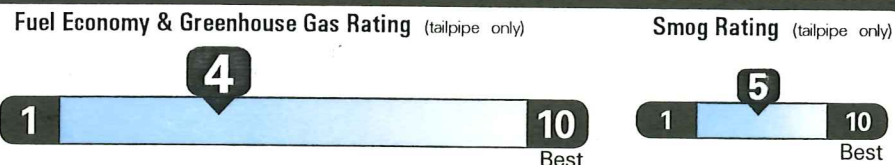

MANUFACTURER'S SUGGESTED RETAIL PRICE

** 19" Hand Polished 20-Spoke Forge Alloy Wheels	1,500.00
** Leather Trimmed Interior (Seats)	800.00
** Navigation/Mark Levinson Package Includes: Audio 5.1 Surround, 17-Speakers, 835 Watts, Navigation- Backup Camera, Remote Touchpad controller, Lexus Enform Destinations (includes 1-year trial subscription), and App Suite (Complimentary), Voice Command, Lexus Insider	2,840.00
** Special Paint	595.00
** Premium Package	4,400.00
Heated/Ventilated Front Seats with Driver Seat Memory, Carbon Fiber Interior Trim, Blind Spot Monitor with Rear Cross-Traffic Alert, Premium Triple Beam LED Headlamps, Intuitive Park Assist, Rain-sensing wipers; Auto dimming mirrors with reverse tilt	
** Moonroof	1,100.00
** Drop Ship Fleet	N/C
** Courtesy Delivery Sticker	N/C

\$ 62,400.00

EPA DOT Fuel Economy and Environment

Gasoline Vehicle

You spend \$4,000 more in fuel costs over 5 years compared to the average new vehicle.

Annual fuel Cost \$3,000

This vehicle emits 465 grams CO2 per mile. The best emits 0 grams per mile (tailpipe only). Producing and distributing fuel also create emissions; learn more at fueleconomy.gov.