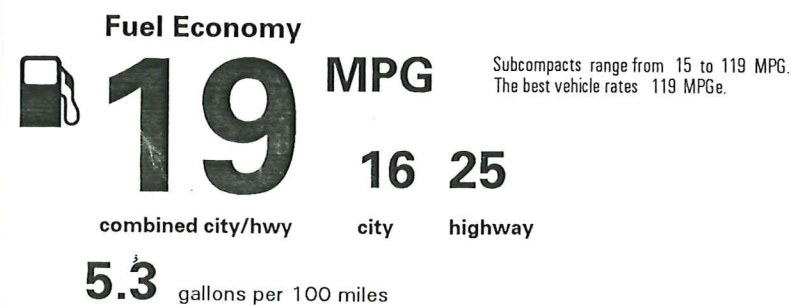

Ship to: (Dealer, unless otherwise indicated)
 LEXUS OF CHANDLER
 7430 WEST ORCHID LANE
 CHANDLER AZ85226

STANDARD EQUIPMENT & INSTALLED OPTIONS

PERFORMANCE FEATURES

- * 5.0 Liter DOHC, 32 Valve V8, Direct & Port Injection, VVT-iE (intake), VVT-i (exhaust)
- * 467 Horsepower, 389 lb-ft of Torque
- * 8-Speed Sport Direct-Shift Transmission with Steering Wheel Mounted "F" Spec Paddle Shifters
- * "F" Spec Dbl Wishbone Fr/Multi-Link Rr Suspension
- * Limited Slip Differential (TORSEN)
- * Brembo Sourced Ventilated Disc Brakes
- * Front: 14.9-in. Slotted Rotors with Six-Piston Opposed Aluminum Calipers, High-Friction Pads
- * Rear: 13.5-in. Slotted Rotors with Four-Piston Opposed Aluminum Calipers, High-Friction Pads
- * 19" Forged Alloy Wheels
- * Tires: Front 255/35R19 Rear: 275/35R19
- * Speed Activated Rear Spoiler

MANUFACTURER'S SUGGESTED RETAIL PRICE

** 19" Hand Polished 20-Spoke Forge Alloy Wheels	1,500.00
** Leather Trimmed Interior (Seats)	800.00
** Navigation/Mark Levinson Package Includes: Audio 5.1 Surround, 17-Speakers, 835 Watts, Navigation- Backup Camera, Remote Touchpad controller, Lexus Enform Destinations (includes 1-year trial subscription), and App Suite (Complimentary), Voice Command, Lexus Insider	2,840.00
** Special Paint	595.00
** Premium Package	4,400.00
Heated/Ventilated Front Seats with Driver Seat Memory, Carbon Fiber Interior Trim, Blind Spot Monitor with Rear Cross-Traffic Alert, Premium Triple Beam LED Headlamps, Intuitive Park Assist, Rain-sensing wipers; Auto dimming mirrors with reverse tilt	
** Moonroof	1,100.00
** Drop Ship Fleet	N/C
** Courtesy Delivery Sticker	N/C

\$ 62,400.00

EPA DOT Fuel Economy and Environment

Gasoline Vehicle

You spend \$4,000 more in fuel costs over 5 years compared to the average new vehicle.

Annual fuel Cost \$3,000

This vehicle emits 465 grams CO2 per mile. The best emits 0 grams per mile (tailpipe only). Producing and distributing fuel also create emissions; learn more at fueleconomy.gov.