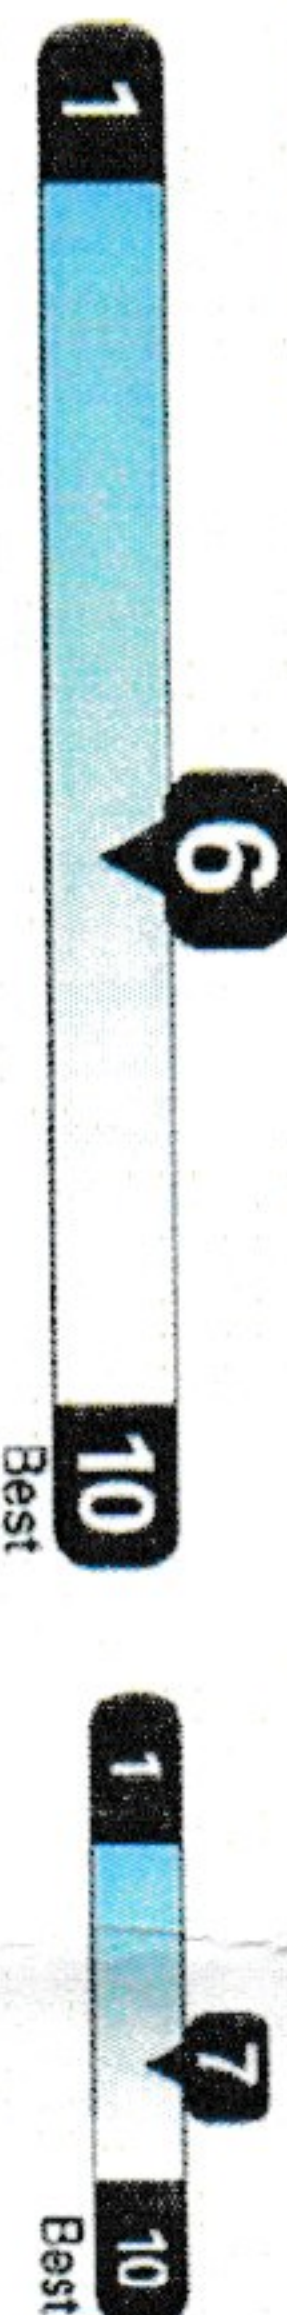

Audio system

Comfort and convenience

- Wind deflector
- Rain-sensing windshield wipers with adjustable speed and automatic headlight control
- Through-loading system with integrated transport bag
- Rear-view Camera
- Side-impact airbags
- Side-impact protection system
- Active Guard with Frontal Collision Warning, Automatic City Collision Mitigation and Speed Limit Info

Warranty

- 4-year/50,000-mile New Vehicle Limited Warranty for Passenger Cars and Light Trucks 2019 Models
- 12-year Unlimited Mileage Rust Perforation Limited Warranty
- 4-year Unlimited Mileage Roadside Assistance Program

BMW Ultimate Care™

Maintenance Program For the first 3 years or 36,000 miles, whichever comes first on scheduled maintenance*

Your Maintenance Costs:

Engine Oil Services: $0
Air Filter: $0
Cabin Microfilter: $0
Spark Plugs: $0
Vehicle Checks: $0
Brake Fluid: $0

*Coverage is not transferable to subsequent purchasers, owners or lessees. Please see bmwusa.com/mpdiscclaimer or ask your authorized BMW center for details.

EPA Fuel Economy and Environment DOT

Fuel Economy

28 MPG
combined city/hwy

25 city

32 highway

3.6 gallons per 100 miles

Gasoline Vehicle

You spend

$1,000 more in fuel costs over 5 years compared to the average new vehicle.

Annual fuel cost

$1,600

Fuel Economy & Greenhouse Gas Rating (tailpipe only)

Smog Rating (tailpipe only)

This vehicle emits 321 grams CO₂ per mile. The best emits 0 grams per mile (tailpipe only). Producing and distributing fuel also create emissions; learn more at fuelconomy.gov.

Actual results will vary for many reasons, including driving conditions and how you drive and maintain your vehicle. The average new vehicle gets 27 MPG and cost $7,000 to fuel over 5 years. Cost estimates are based on 15,000 miles per year at $3.00 per gallon. MPGe is miles per gasoline gallon equivalent. Vehicle emissions are a significant cause of climate change and smog.

fuelconomy.gov

Calculate personalized estimates and compare vehicles